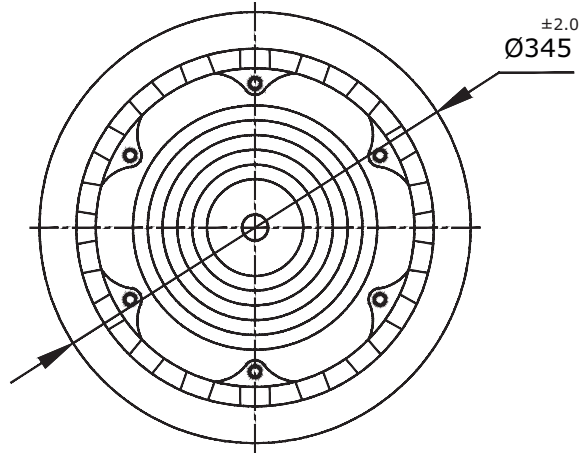

154W Highbay Light

Optical Parameters

Color Temperature	• 6500°K
Optics Beam Angle	• 60° to 90°
Light Source Type	• Power LED
LED Make	• Osram / Samsung Seoul/ Bridgelux
Total Lumens	• $\geq 18480\text{lm}$
Lumens /Watt	• $\geq 120\text{ lm/W}$
CRI	• ≥ 80
Working Temperature	• 10°C to +50°C

Mechanical Parameters

Application	Indoor /Outdoor Application
Housing Material	Aluminium Pressure die Casting
Powder Coat Color	Gray power coated
Glass	Acrylic cover
IK Rating	IK05
Mounting Type	Bracket Mount/ Hangging
IP Rating	IP 66
Hardware	Stainess Steel Hardware in Grade 304

Highbay-150W

Item Name : LED Highbay Light 150W			
Dimensions:			
Diameter	: 345mm	±2mm	
Height	: 160mm	±2mm	
Clamp Width	: 25mm	±2mm	

		INSTAPOWERR LTD.	
		103, Raipur Industrial Area, Bhagwanpur, 15.5Km, Roorkee-Dehradun Highway, Uttarakhand-247661 India	
PREPARED BY	REVIEWED BY		APPROVED BY
PAWAN	A.P		M.S
CUSTOMER APPROVAL	TITLE GA DRAWING (Highbay -150W)		
	No.	DATE	FIRST ISSUE
			DWG. No.
		REVISION	DOC. NO.