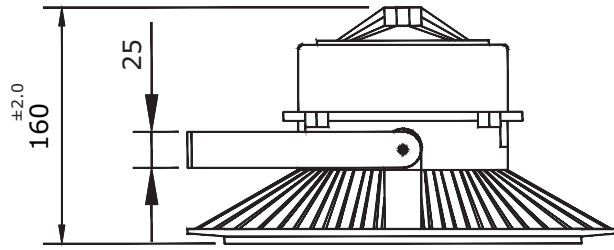

154W Highbay Light

Optical Parameters

Color Temperature	• 6500°K
Optics Beam Angle	• 60° to 90°
Light Source Type	• Power LED
LED Make	• Osram / Samsung Seoul/ Bridgelux
Total Lumens	• $\geq 18480\text{lm}$
Lumens /Watt	• $\geq 120\text{ lm/W}$
CRI	• ≥ 80
Working Temperature	• 10°C to +50°C

Mechanical Parameters

Application	Indoor /Outdoor Application
Housing Material	Aluminium Pressure die Casting
Powder Coat Color	Gray power coated
Glass	Acrylic cover
IK Rating	IK05
Mounting Type	Bracket Mount/ Hangging
IP Rating	IP 66
Hardware	Stainess Steel Hardware in Grade 304

Highbay-150W

Item Name : LED Highbay Light 150W			
Dimensions:			
Diameter	: 345mm	±2mm	
Height	: 160mm	±2mm	
Clamp Width	: 25mm	±2mm	

		INSTAPOWERR LTD.	
		103, Raipur Industrial Area, Bhagwanpur, 15.5Km, Roorkee-Dehradun Highway, Uttarakhand-247661 India	
PREPARED BY	REVIEWED BY		APPROVED BY
PAWAN	A.P		M.S
CUSTOMER APPROVAL	TITLE GA DRAWING (Highbay -150W)		
	No.	DATE	FIRST ISSUE
			DWG. No.
		REVISION	DOC. NO.